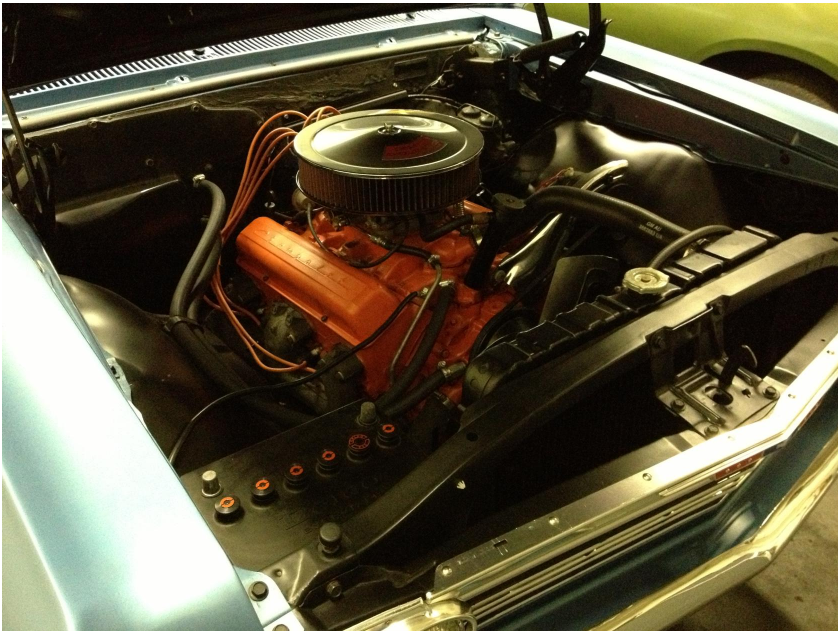

# 1967 El Camino

This was the first car I ever owned. Restored it in my home garage and painted it the original Marina Blue. Engine is 327 V8 with PowerGlide automatic transmission.

---

Revision #1

Created 2025-11-28 11:45:35 PST by Aaron